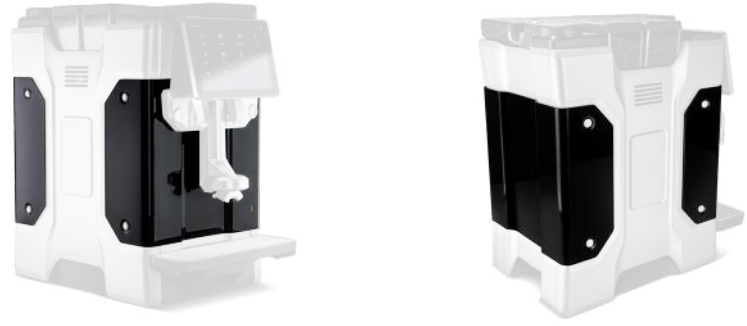

FRONT & BACK PANEL