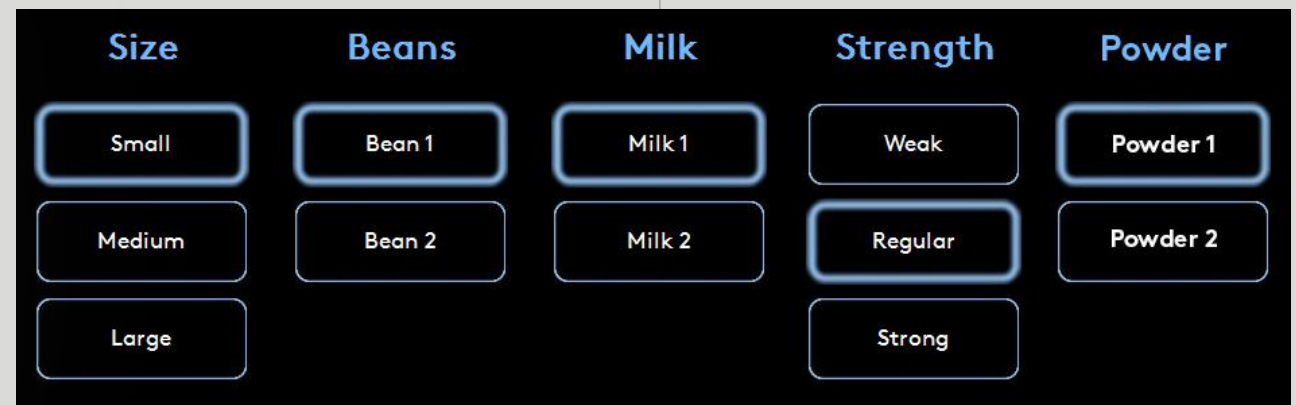

SCREEN | SELECTION

AVAILABLE SELECTION SCREENS

2 COLUMNS

3 COLUMNS